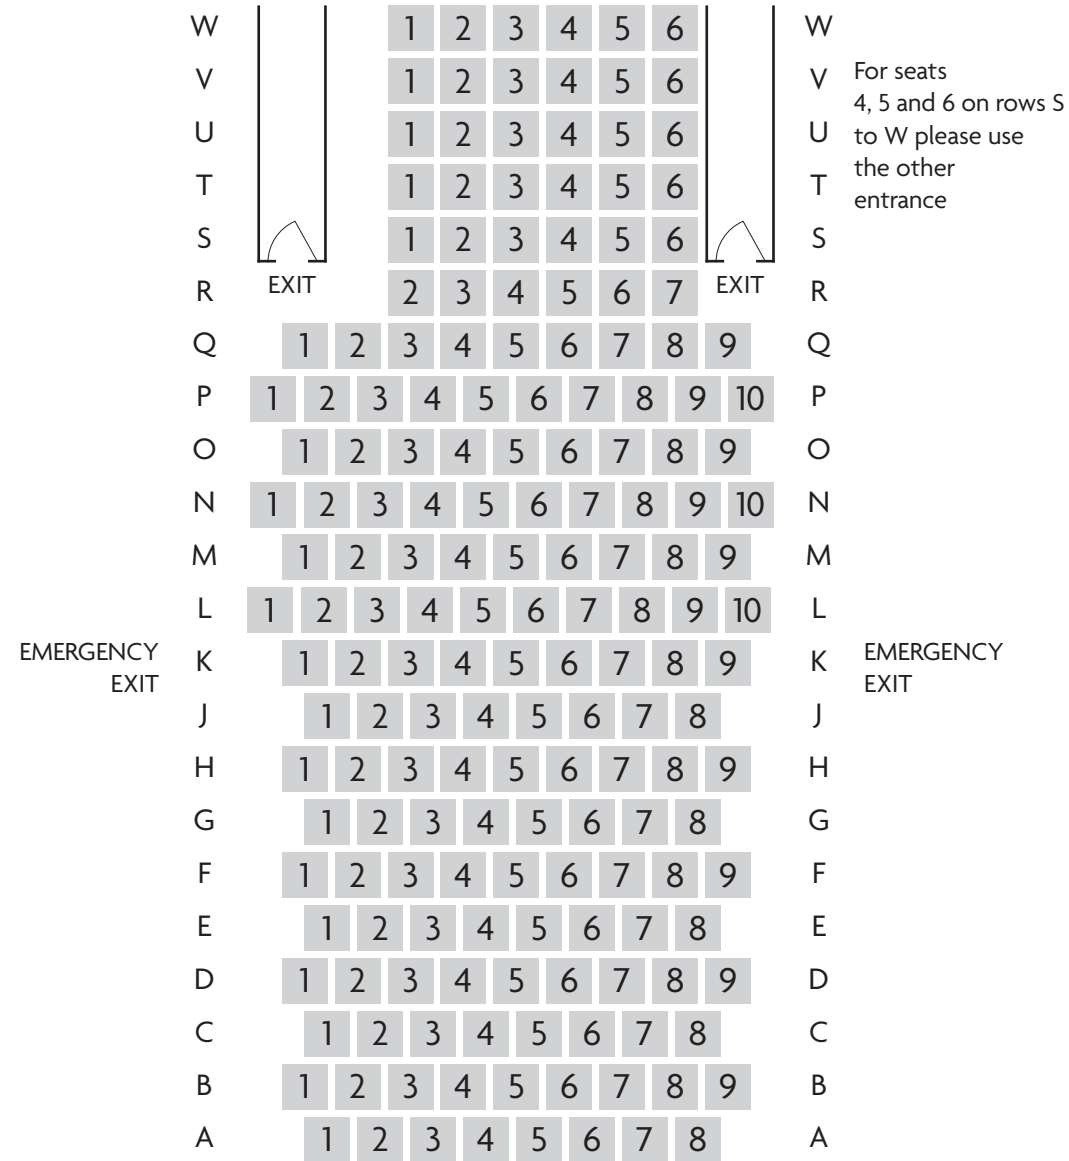

BRETFORTON GRANGE THEATREBARN

Seating Plan

Stage

BRETFORTON GRANGE THEATREBARN

Seating Plan

Stage