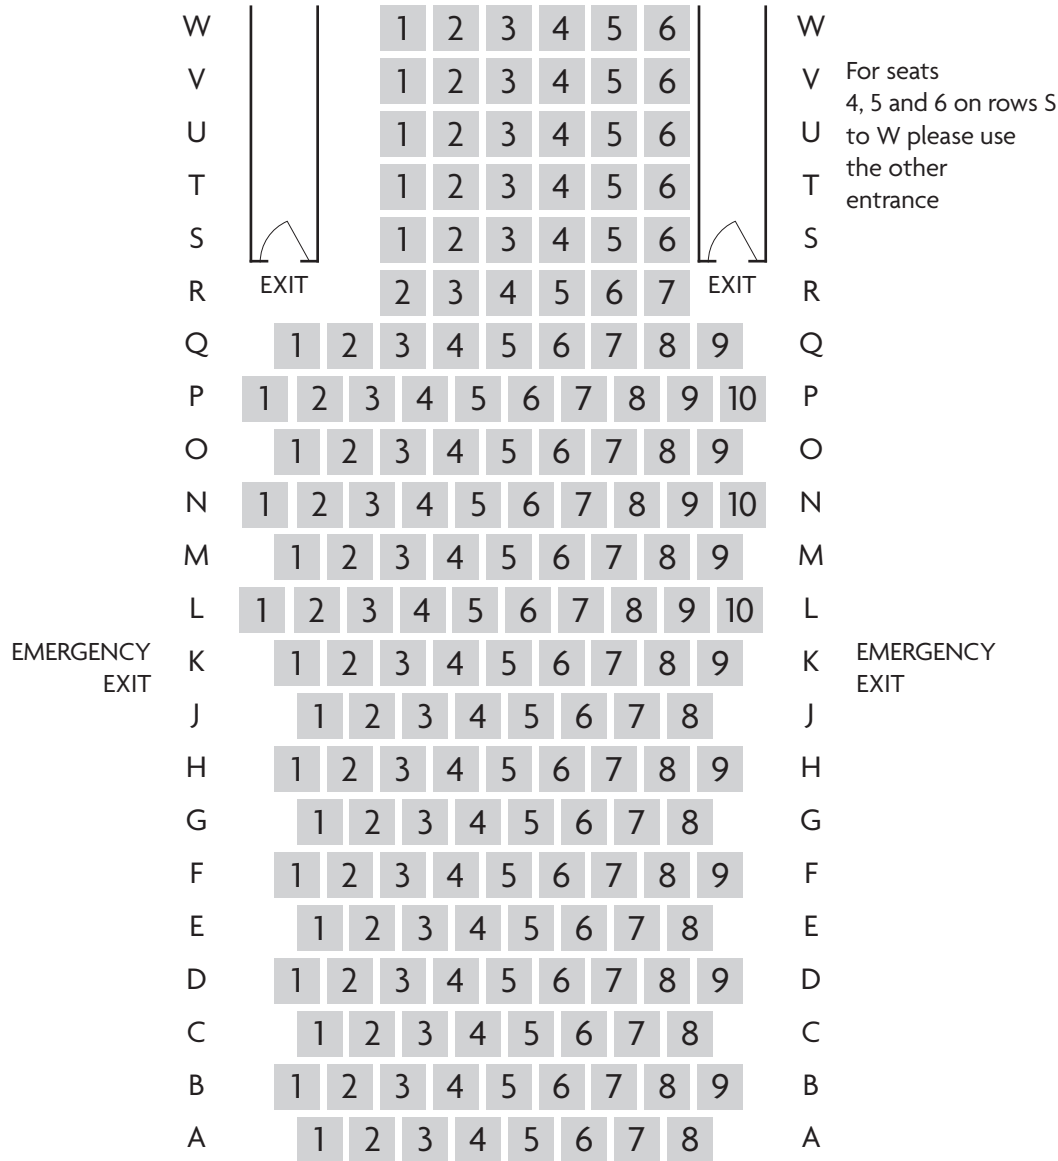

BRETFORTON GRANGE THEATREBARN

Seating Plan

Stage

BRETFORTON GRANGE THEATREBARN

Seating Plan

Stage